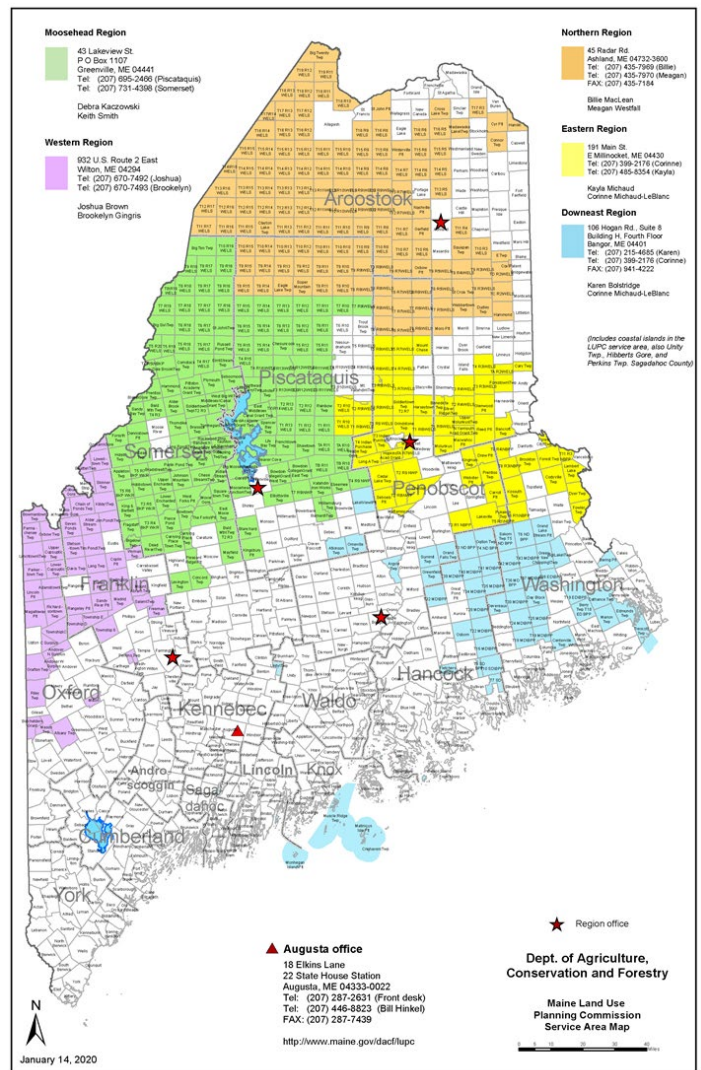

HARLOW BUILDING, 4 TH FLOOR
State House Station 22
18 Elkins Lane, Augusta, ME 04333
WWW.MAINE.GOV/DACF/LUPC

PHONE: 207-287-2631
FAX: 207-287-7439